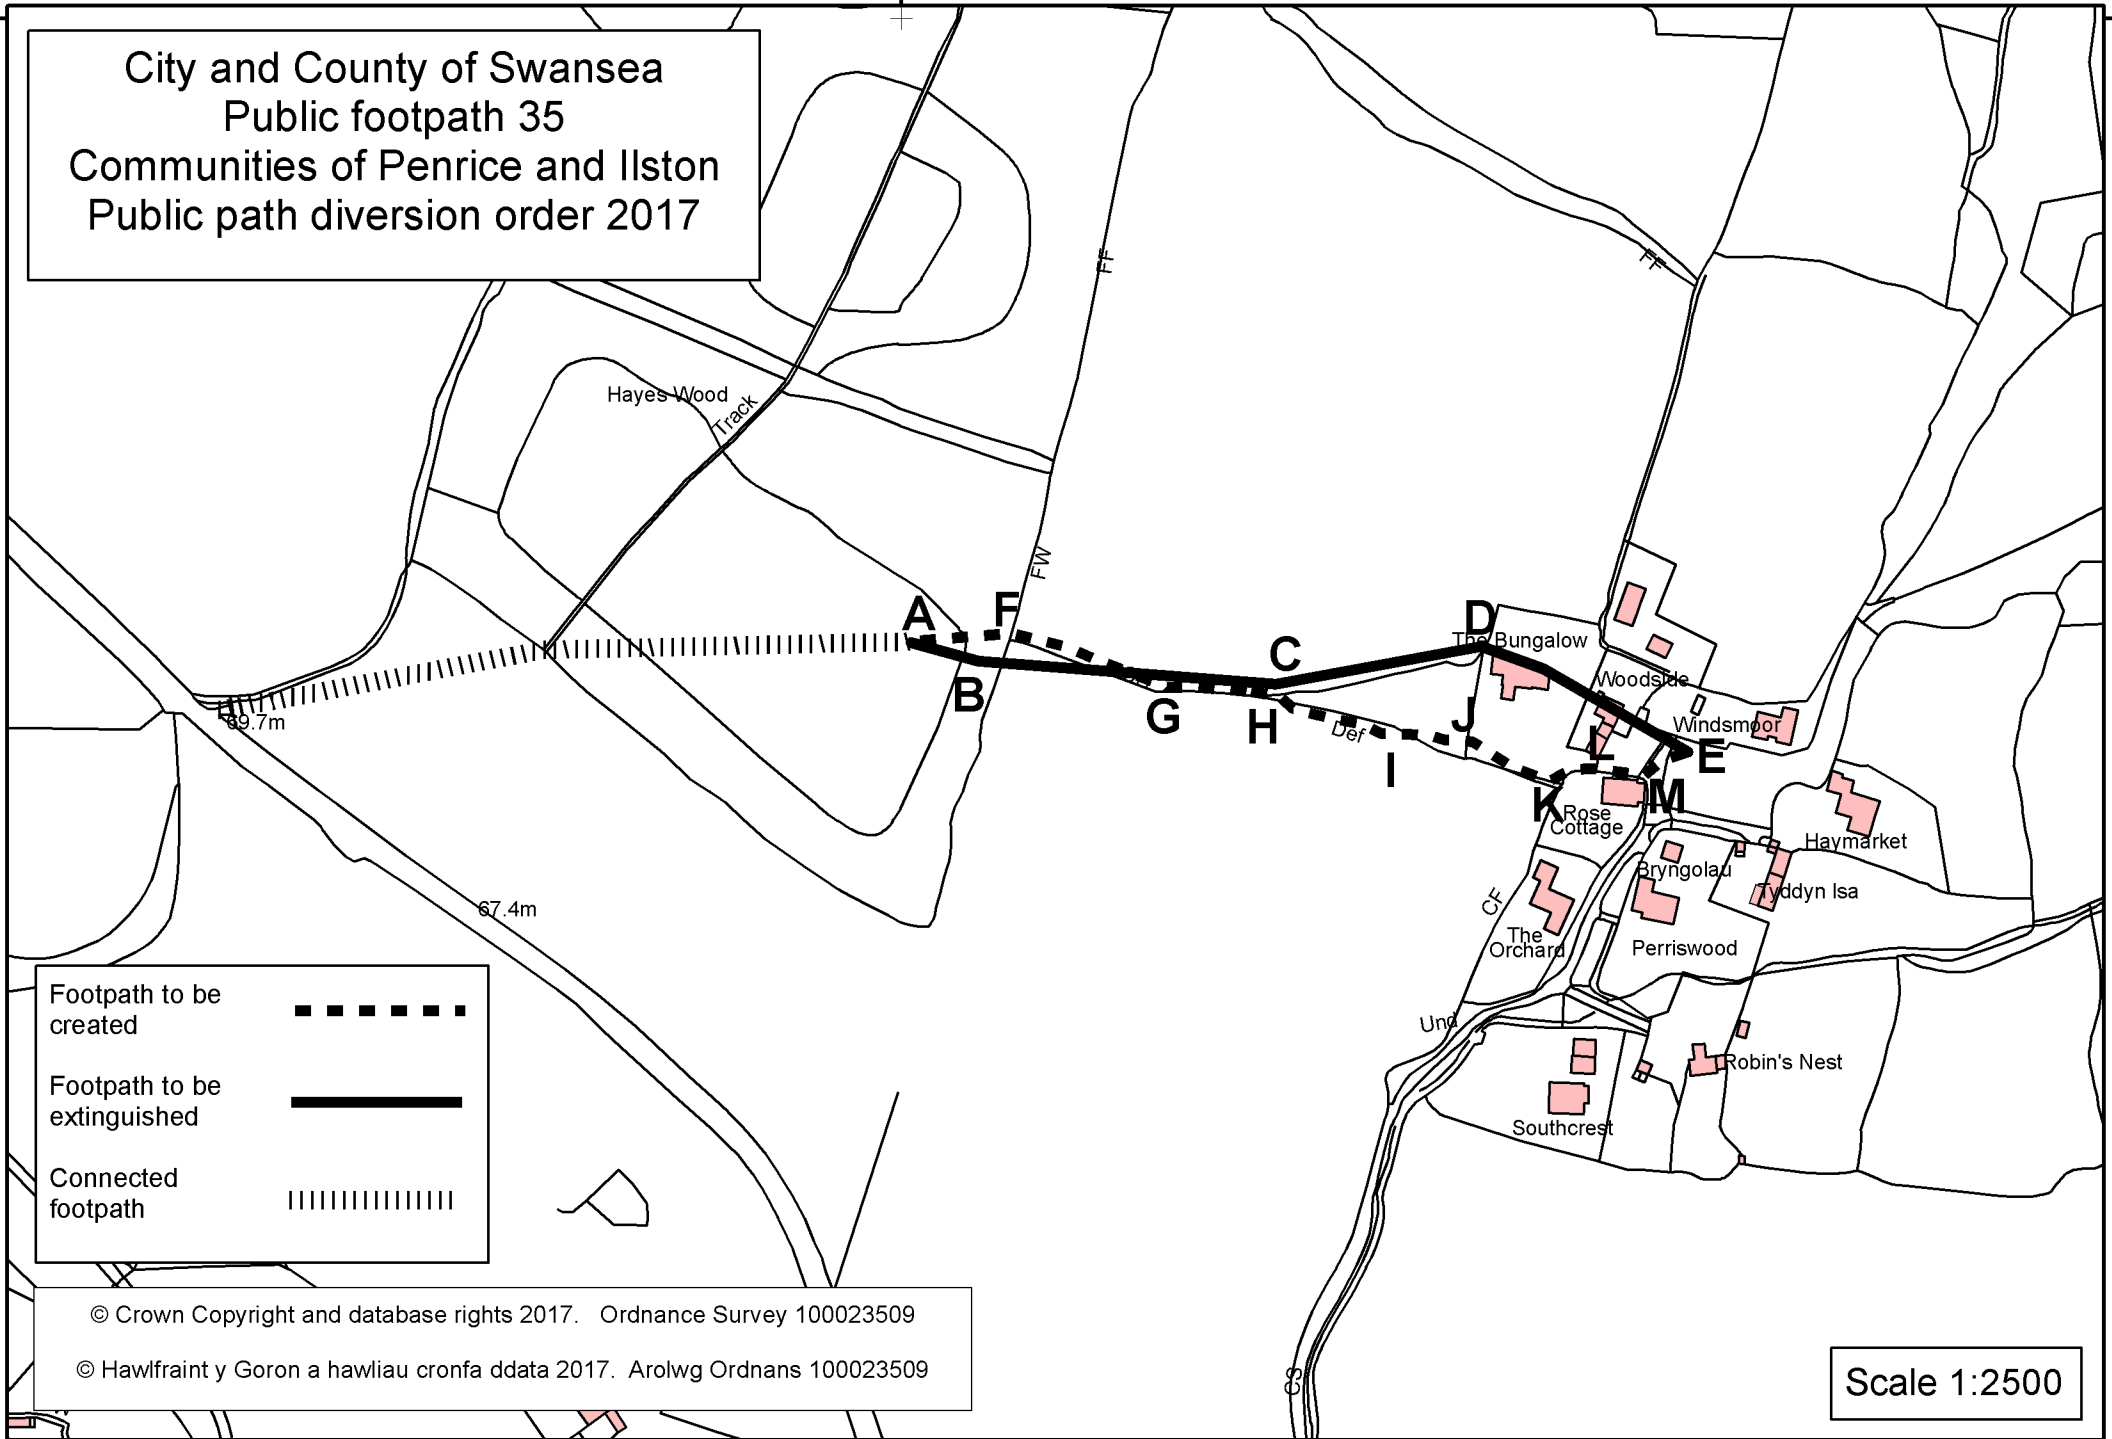

City and County of Swansea
 Public footpath 35
 Communities of Penrice and Ilston
 Public path diversion order 2017

Footpath to be created	-----
Footpath to be extinguished	—————
Connected footpath	

© Crown Copyright and database rights 2017. Ordnance Survey 100023509
 © Hawlfraint y Goron a hawliau cronfa ddata 2017. Arolwg Ordnans 100023509

Scale 1:2500

1890 00.000000

1890 00.000000

2500 00.000000

2500 00.000000